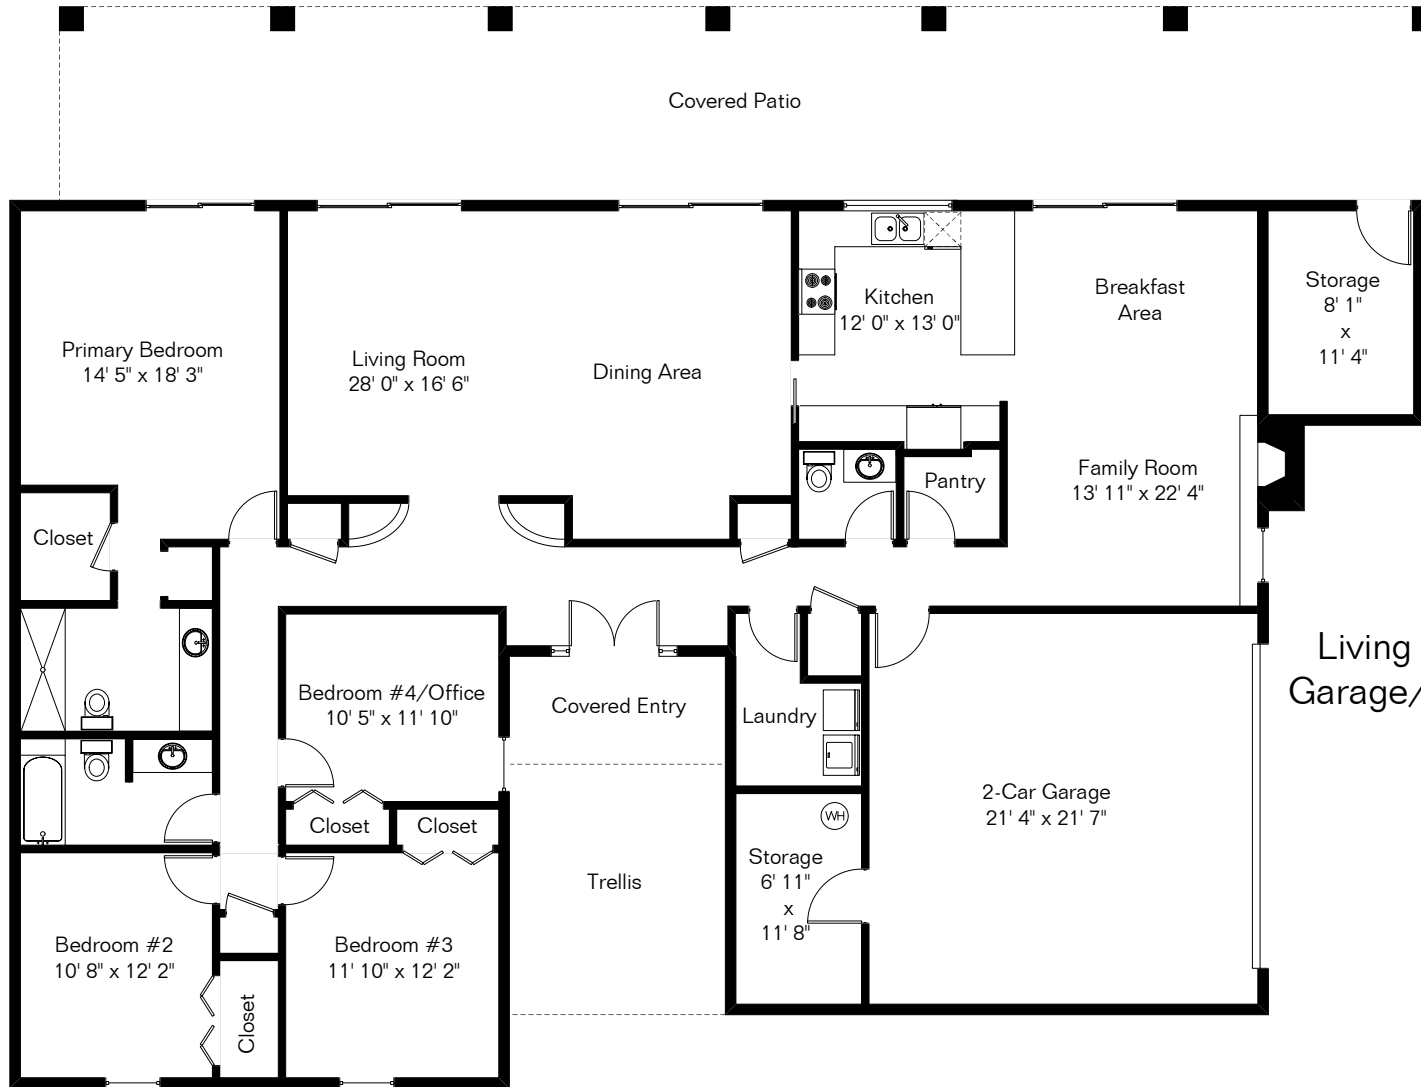

The square footages and room size information are deemed to be reliable but are not guaranteed and should be independently verified. This drawing is for marketing purposes only.

# 11001 E Roger Rd

RV  
Parking

Living Area 2,445 Sq Ft  
Garage/Storage 593 Sq Ft

Revised April 2024

0 ft. 6 ft. 10 ft. 20 ft.

Copyright 2024 Floor Plans First! LLC  
All Rights Reserved.

Floor Plans First!  
See the Floor Plan First!  
FloorPlansFirst.com™  
(520) 881-1500